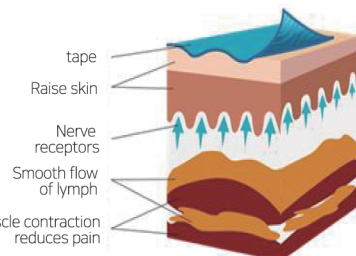

Raw material

eco-friendly high quality material:
cotton 97%, poly urethane 3%
(maintain elasticity as muscles move)

adhesive : hypoallergenic acryl

(minimize skin damage and help circulation, wave pattern)

What is taping therapy?

Taping therapy prevents recurrence of injury, injury prevention, rehabilitation. This is a technique of tape attachment for fixing and pressing.

Effect of taping therapy

Before use

Before after

- normal muscular activity
- smooth flow of blood and lymphatic fluid
- pain relief
- anti-torsion of joints/ normal operation

➤ Brand name

WITHTAPE
I can do anything with sports-tape

➤ Trade mark

Normal type(Roll)

PRECUT type : coming

Characteristics of Product

- **Minimize skin rash and inflammation**
Relieve psychological burden, taping shape enhancement
- **Strong adhesion**
Increased blood circulation and reduced muscle pain
- **Strong tension**
Maintain muscle strength and prevent secondary damage
- **Waterproof**
Rapid drying of internal and external moisture
- **Various designs and strength**
Expressing confidence and improving performance